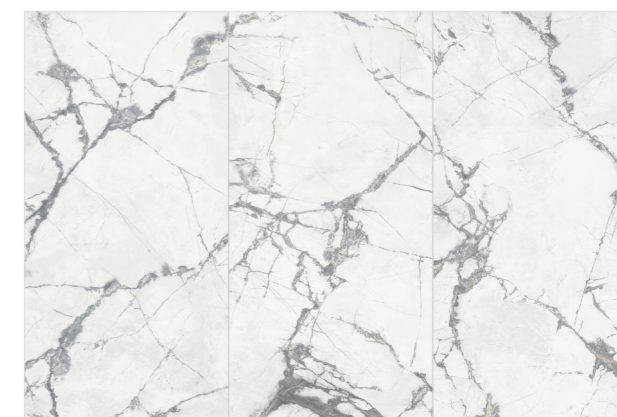

BIGCC163212Y631RS
Lafite White

Craft: Velvet

L16322UW302M
Post Off-white

Craft: Ultra Fine Dry Grain

BIGCC1632399YS
New Cold River Snow

Craft: Velvet

BIGCC1632034L
Midsummer Elf

Craft: Polished