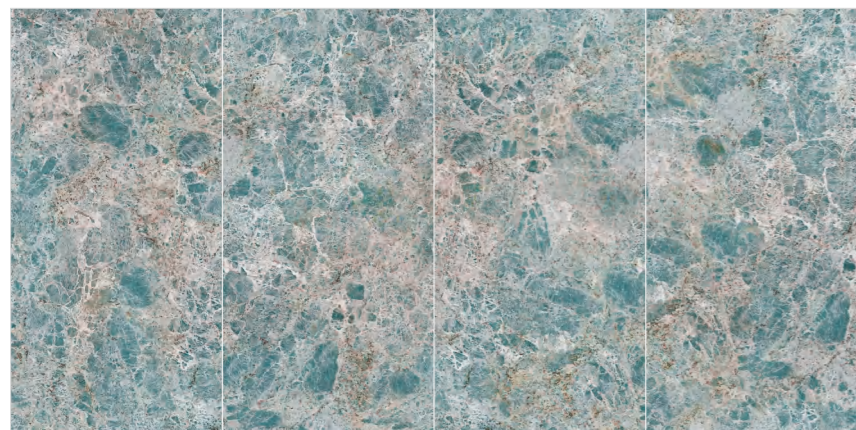

Craft: Polished

BIGCC1632062L
Amazon Green

Craft: Polished

SL1217
Vast Glen

Craft: Polished

BIGCC1632586L
Presta Emerald

Craft: Polished

BIGCC1632408L
RED Blue Jadeite