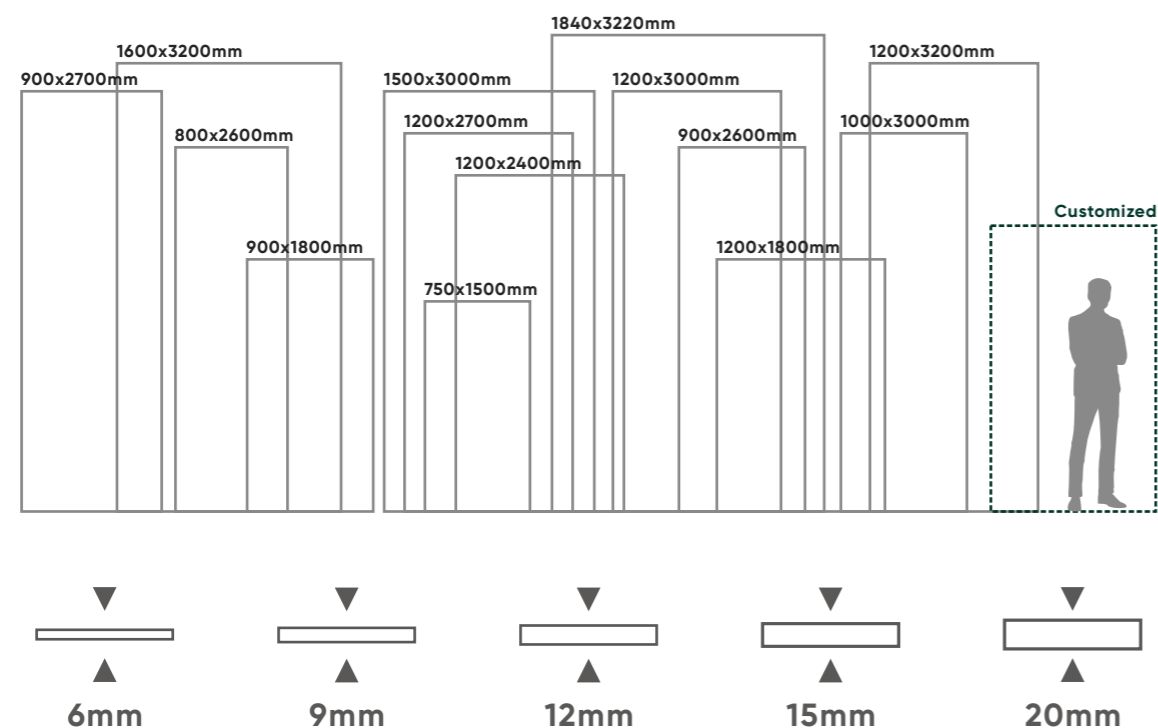

Sizes & Thickness