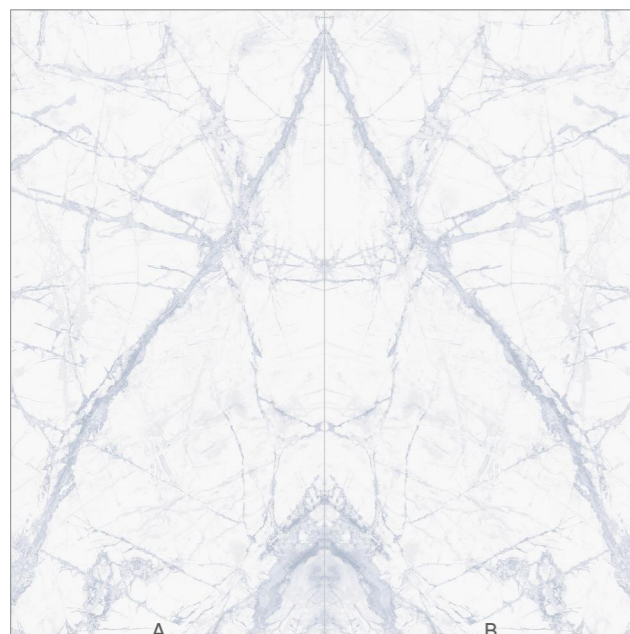

H16322UW019M
Cold River Snow

Craft: Ultra Fine Dry Grain