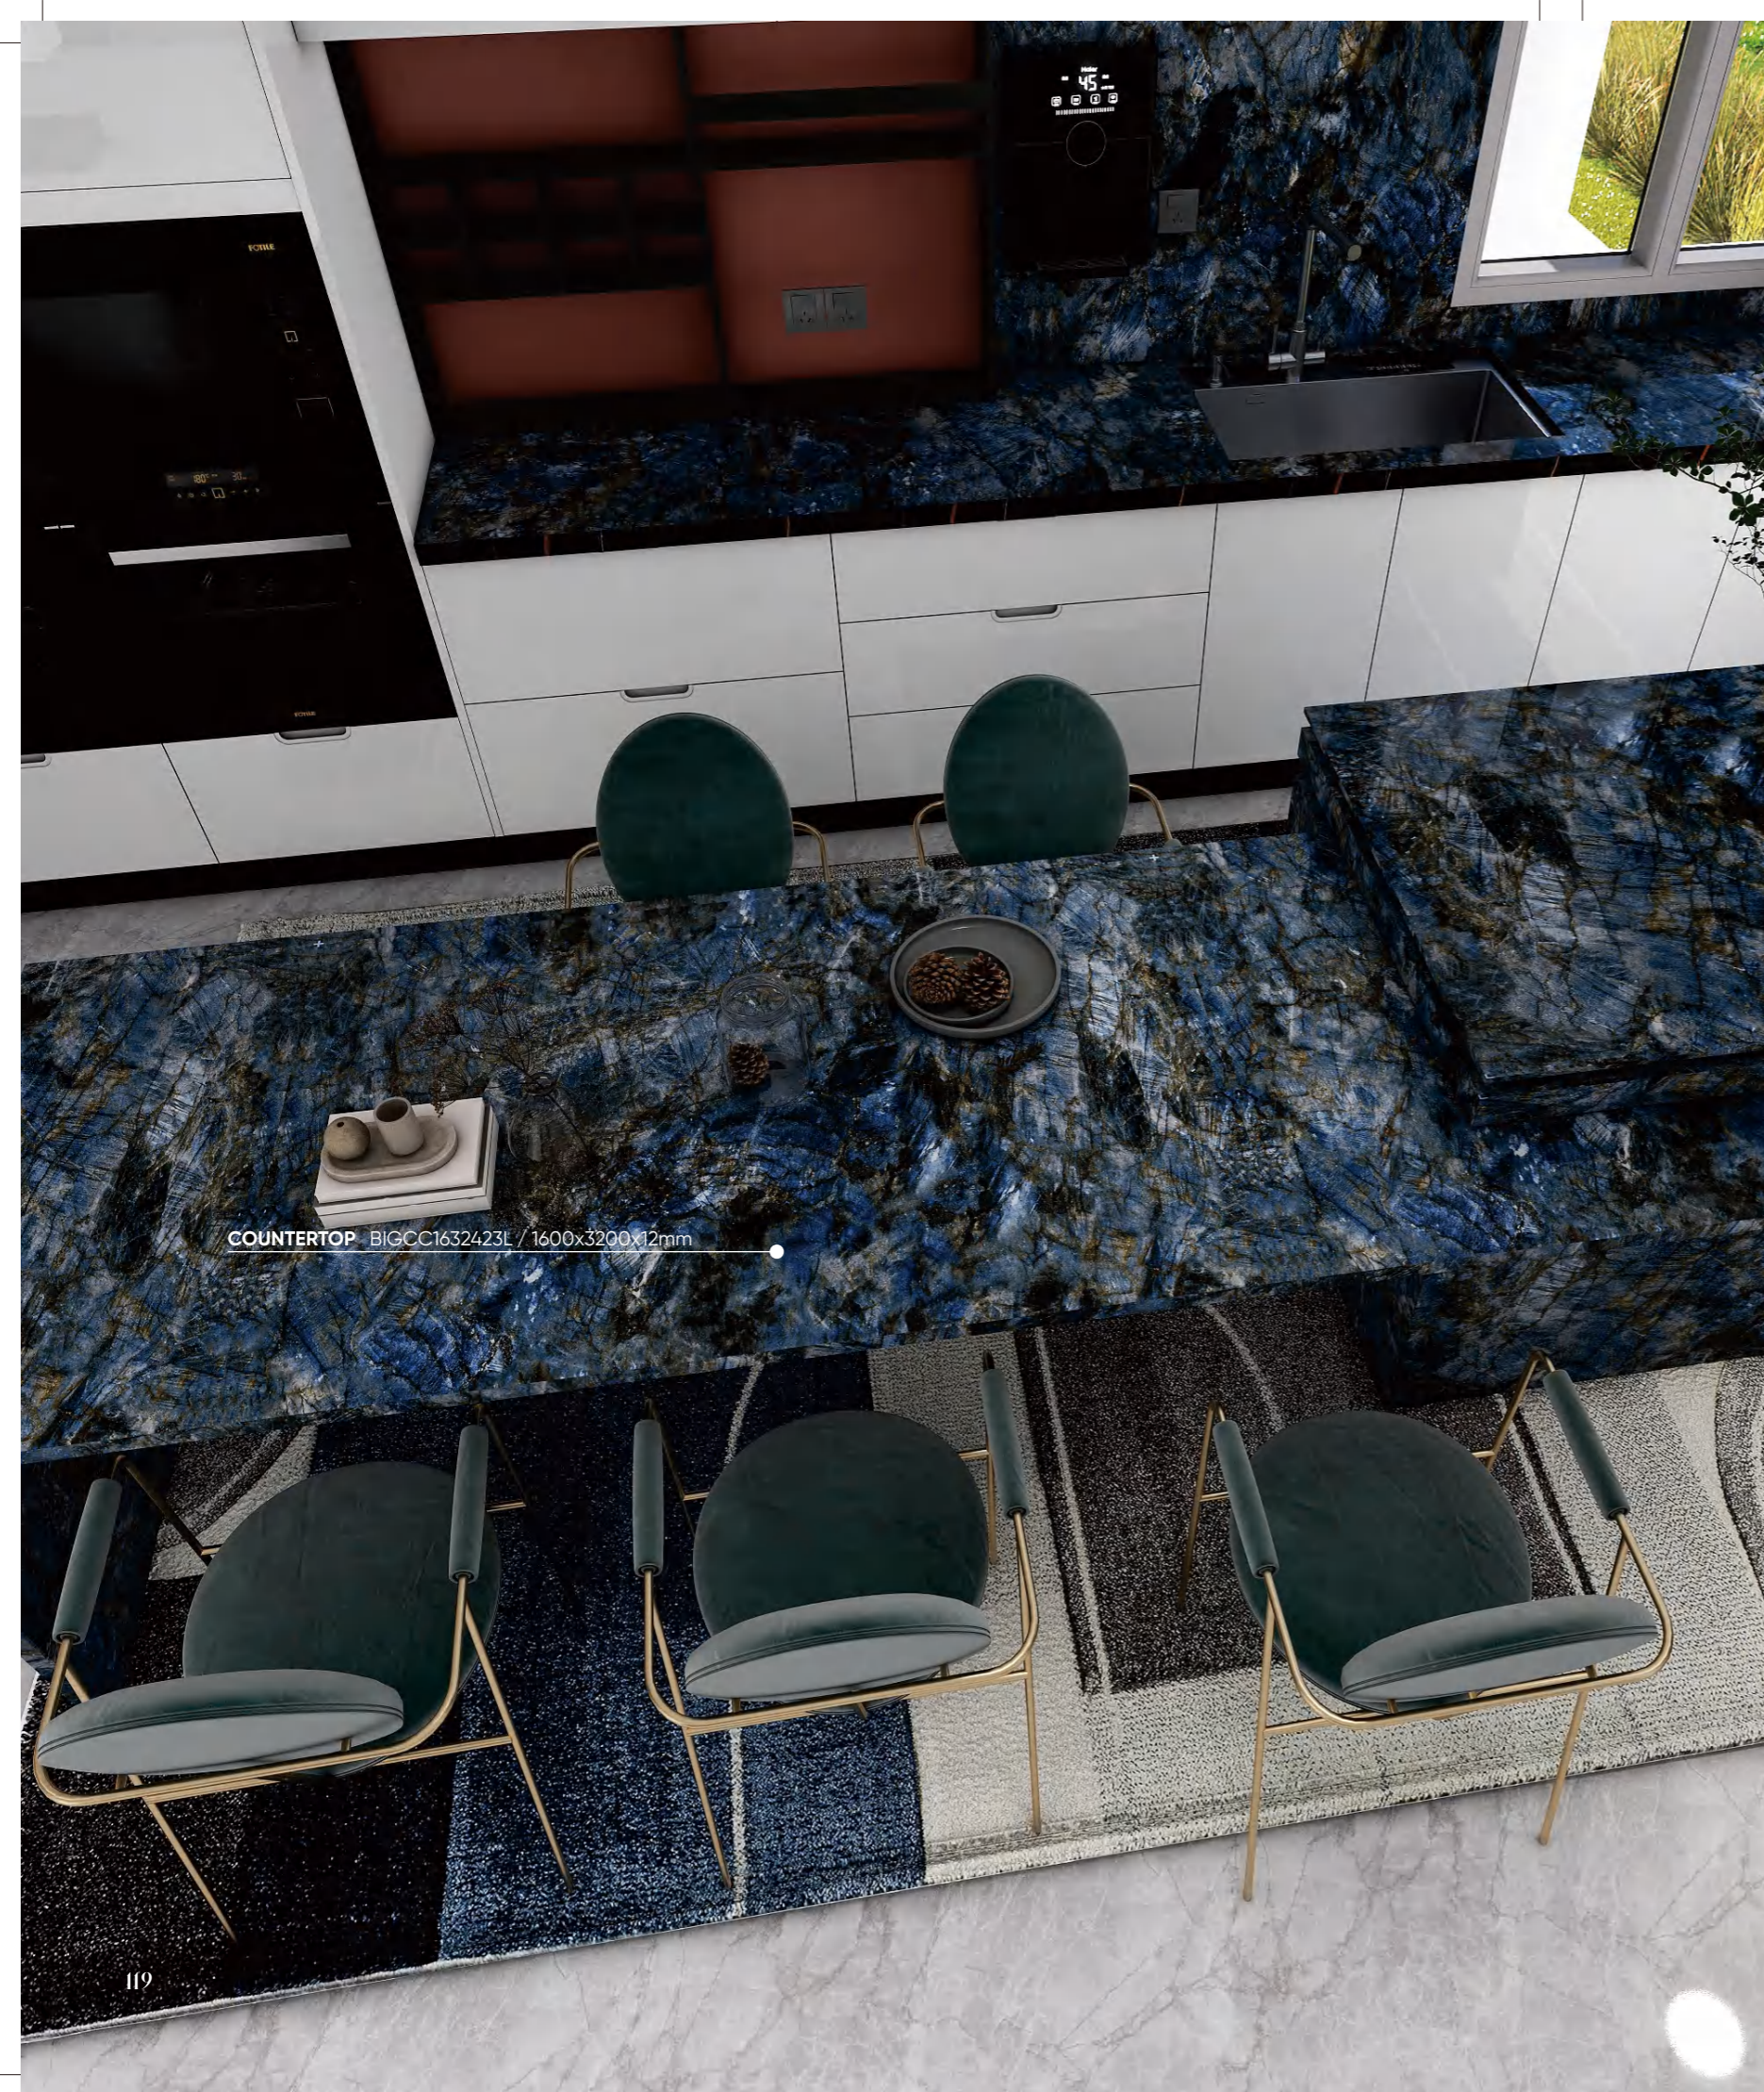

Applicable Spaces

Dining Table Top

Kitchen Island

Bathroom Countertop

Wall Cladding

TV Stand Coffee Table

BIGCC1632423L
Dreamy Sapphire

Size: 1600x3200x12mm
Craft: Polished