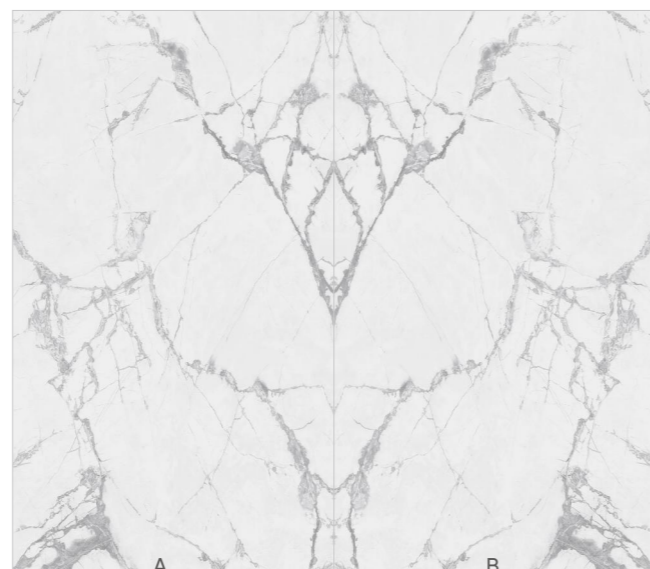

Craft: Stone-like Gloss/Ultra Fine Dry Grain

H18322CR015M
Fish Belly Gold

Craft: Ultra Fine Dry Grain

COUNTERTOP H18322CR015M

H18322CR218G
Vina Gold

Craft: High Transparency Glossy

H18322CR210M
Cold River Snow