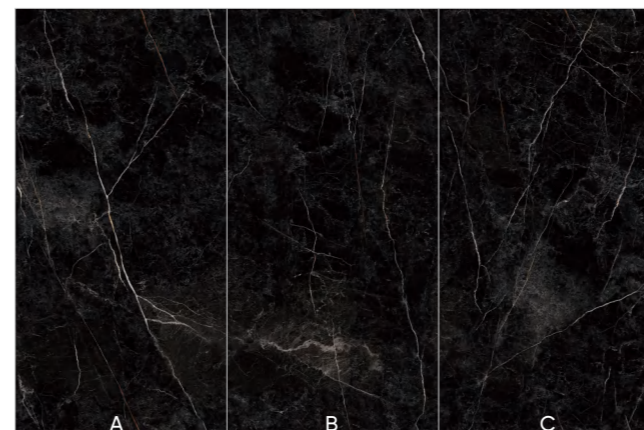

BIGCC1632965L
Mystic Onyx Black

Craft: Polished