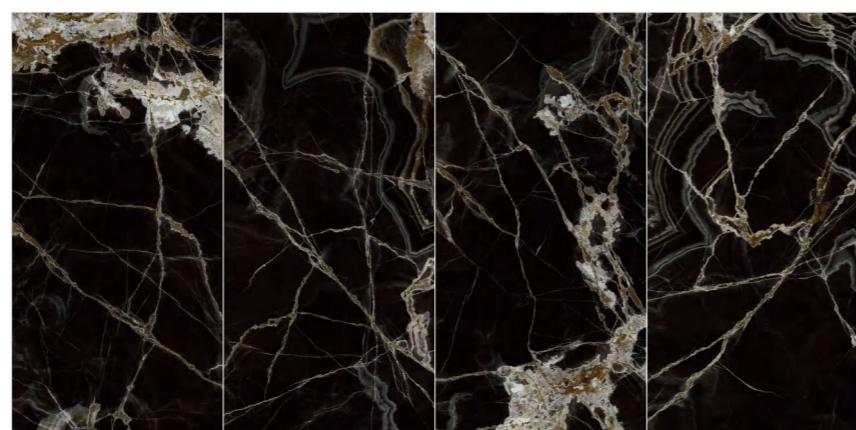

BIGCC1632965L
Mystic Onyx Black

Craft: Polished