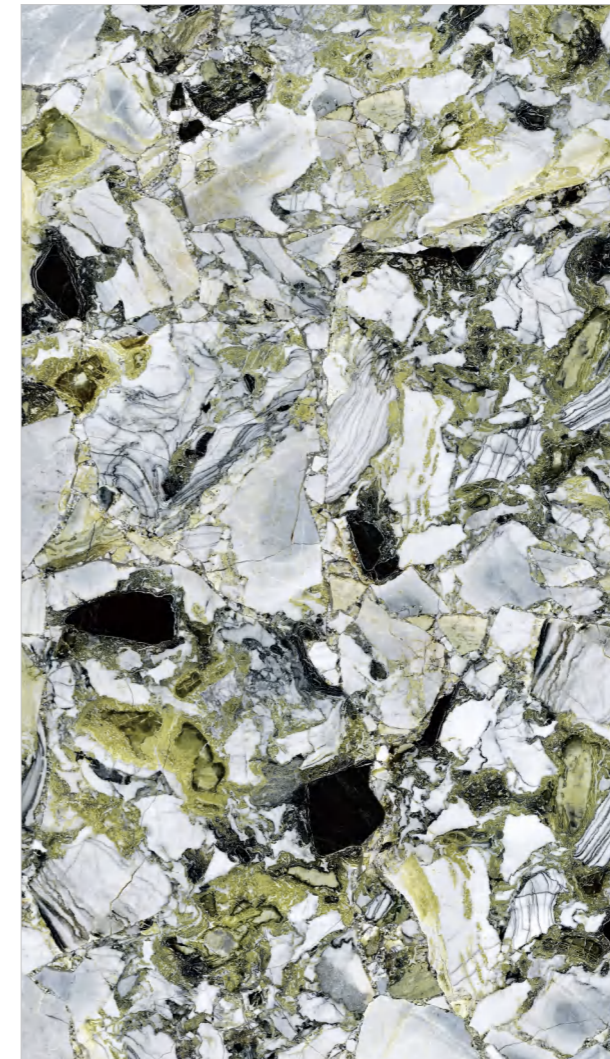

H18322CR225G

Cold Emerald

Size: 1840x3220x12mm

Craft: High Transparency Glossy

Single Pattern

Applicable Spaces

Dining Table Top

Kitchen Island

Bathroom Countertop

Wall Cladding

TV Stand Coffee Table