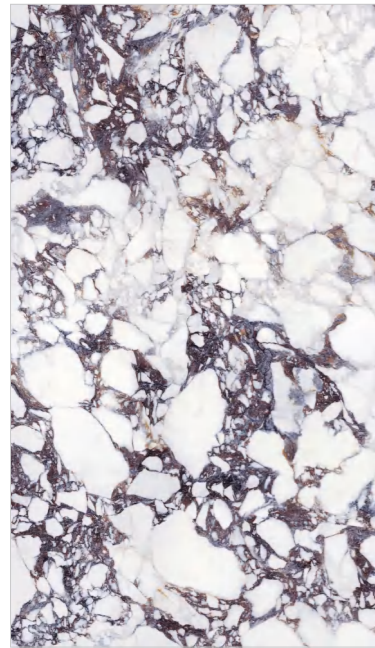

H18322CR227G/M
Bulgari Purple

Craft: High Transparency Glossy
/Ultra Fine Dry Grain