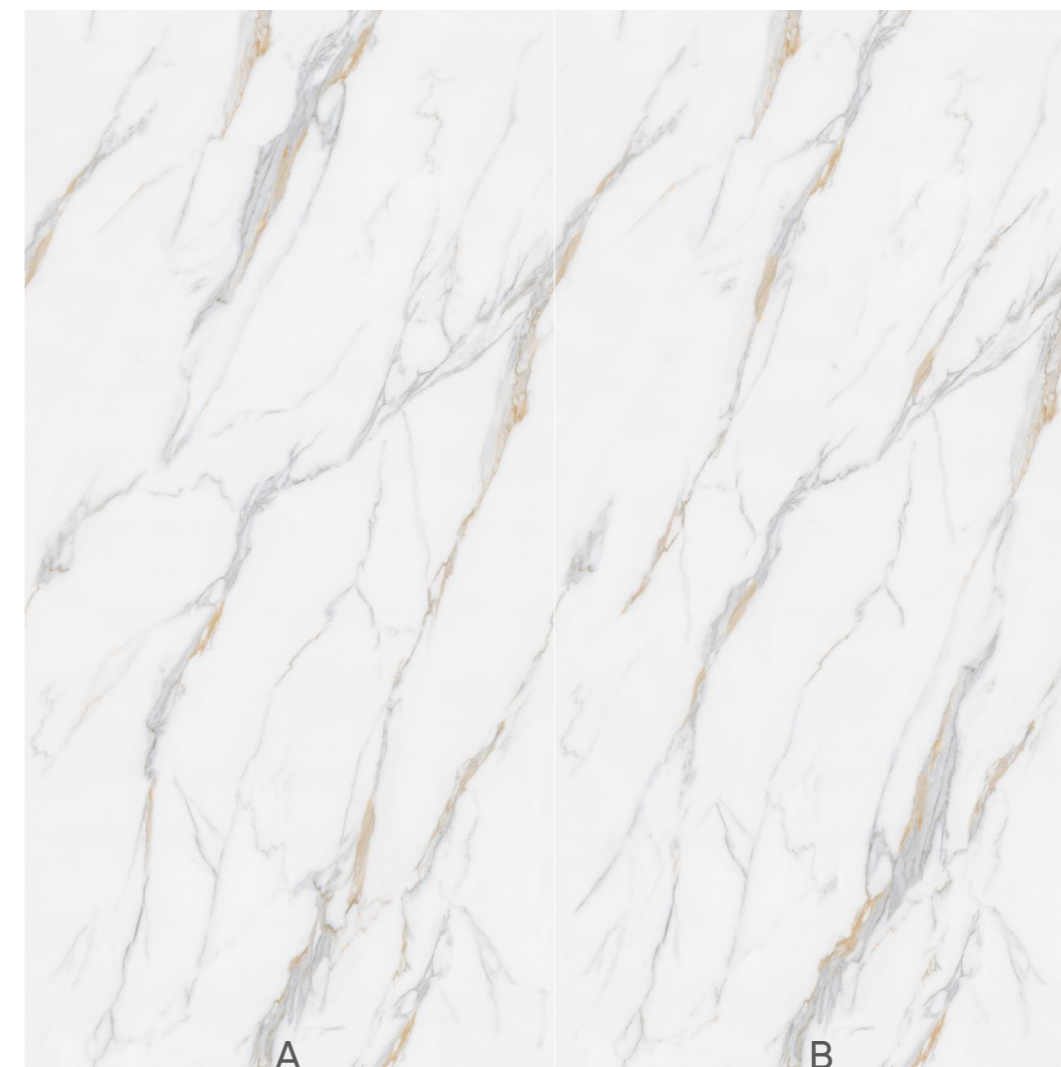

WALL BIGCC1632998L / 1600x3200x12mm

BIGCC1632998L
Louis Gold

Size: 1600x3200x12mm
Craft: Polished

AB Surfaces
Continuous Veining

Applicable Spaces _____

Dining Table Top

Kitchen Island

Bathroom Countertop

Wall Cladding

TV Stand Coffee Table