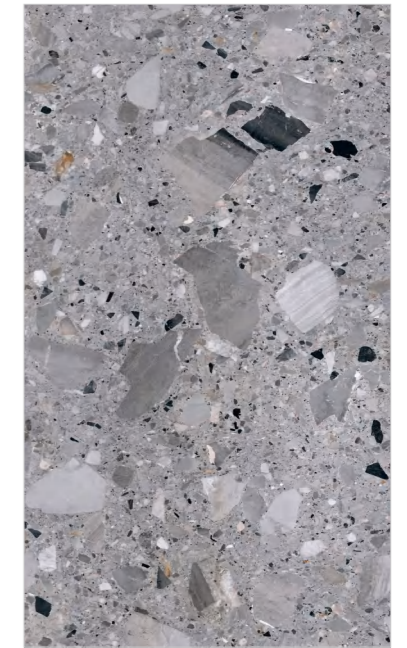

H18322CR226G
Norwegian Pink

Craft: High Transparency Glossy

H18322CR248G
Blue Jadeite

Craft: High Transparency Glossy

H18322CR229M
Oreo Grey

Craft: Ultra Fine Dry Grain

H18322CR232G/M
Brescia

Craft: High Transparency Glossy
/Ultra Fine Dry Grain