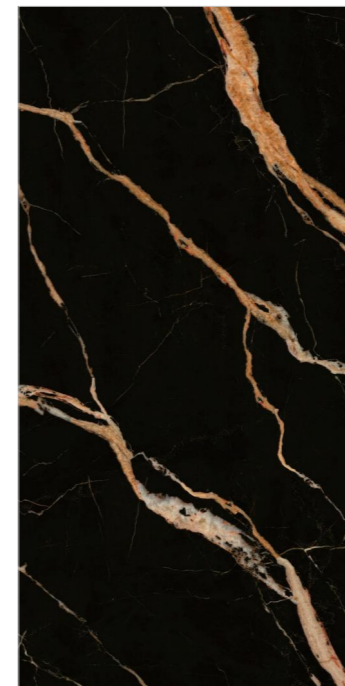

KUROSAWA GOLD

Lines: Single Surface
Craft: Matt Fine Sand
Body Craft: Full Body Matching