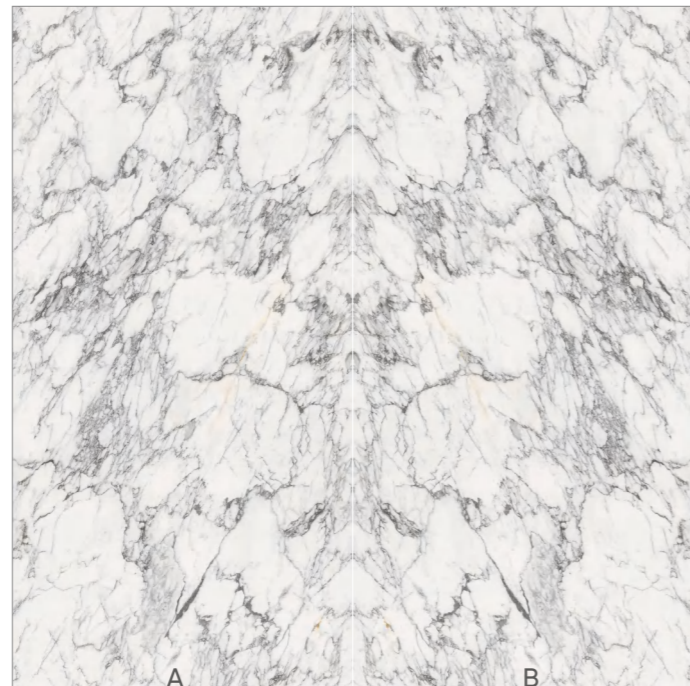

Size: 1600x3200x12mm
Craft: Polished
Body: Full Body Matching

AB bookmatch pattern

-
Detail Shot

ROMAN HOLIDAY

Lines: Single Surface Continuous Veining
 Craft: 3D Matt
 Body Craft: Full Body Matching

BALOP