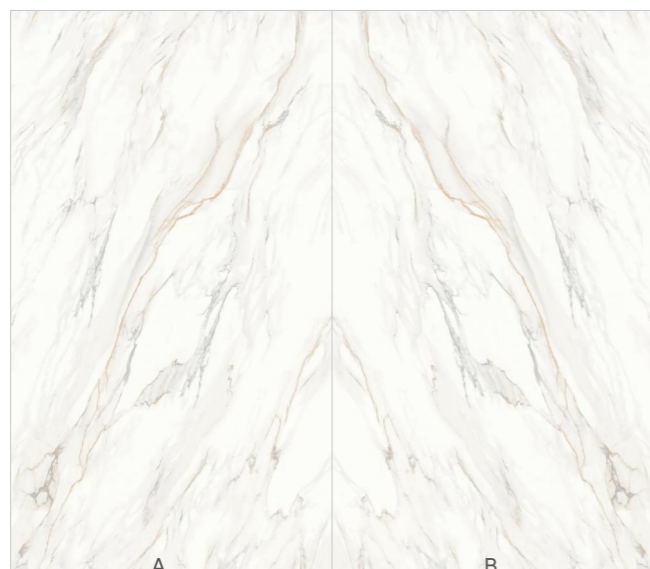

Craft: Stone-like Gloss/Ultra Fine Dry Grain

H18322CR015M
Fish Belly Gold

Craft: Ultra Fine Dry Grain

COUNTERTOP H18322CR015M

H18322CR218G
Vina Gold

Craft: High Transparency Glossy

H18322CR210M
Cold River Snow