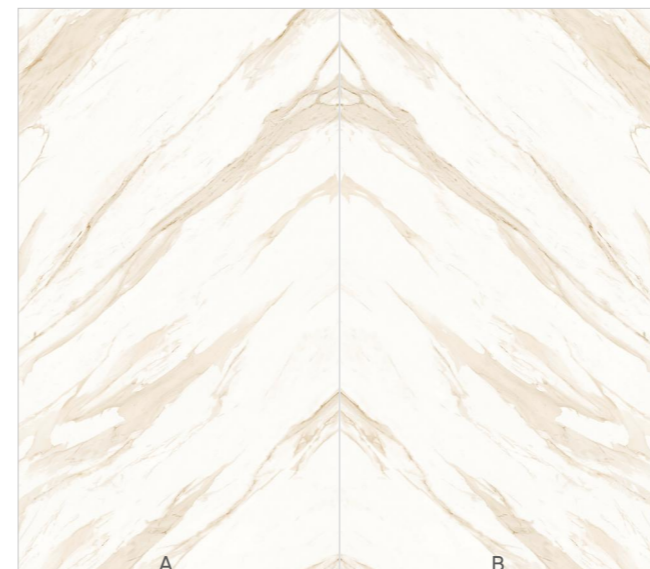

H18322CR015M
Fish Belly Gold

Craft: Ultra Fine Dry Grain