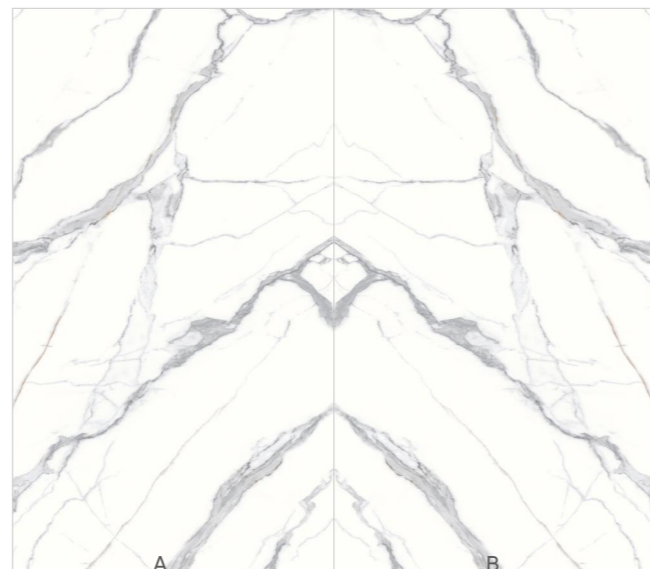

Dining Table Top

Kitchen Island

Bathroom Countertop

Wall Cladding

TV Stand Coffee Table

H18322CR205G
Fragrant Snow Plum

Craft: High Transparency Glossy

H18322CR203S/M
Snow Jade Dragon