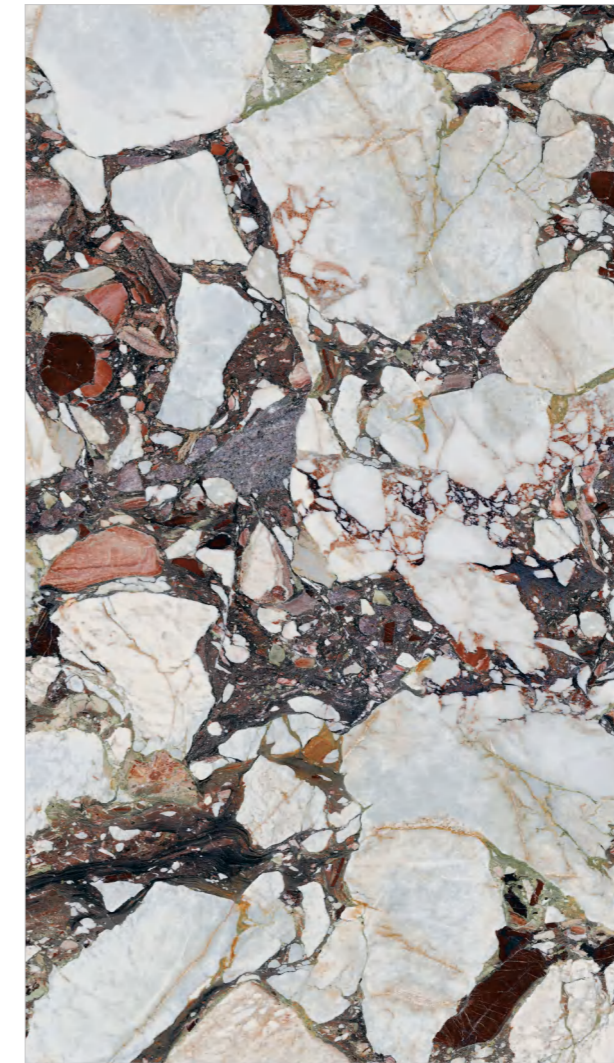

TV Stand Coffee Table

COUNTERTOP H18322CR225G / 1840x3220x12mm

H18322CR209G
Earl Brown

Size: 1840x3220x12mm
Craft: High Transparency Glossy

Single Pattern

Applicable Spaces

COUNTERTOP H18322CR247G / 1840x3220x12mm