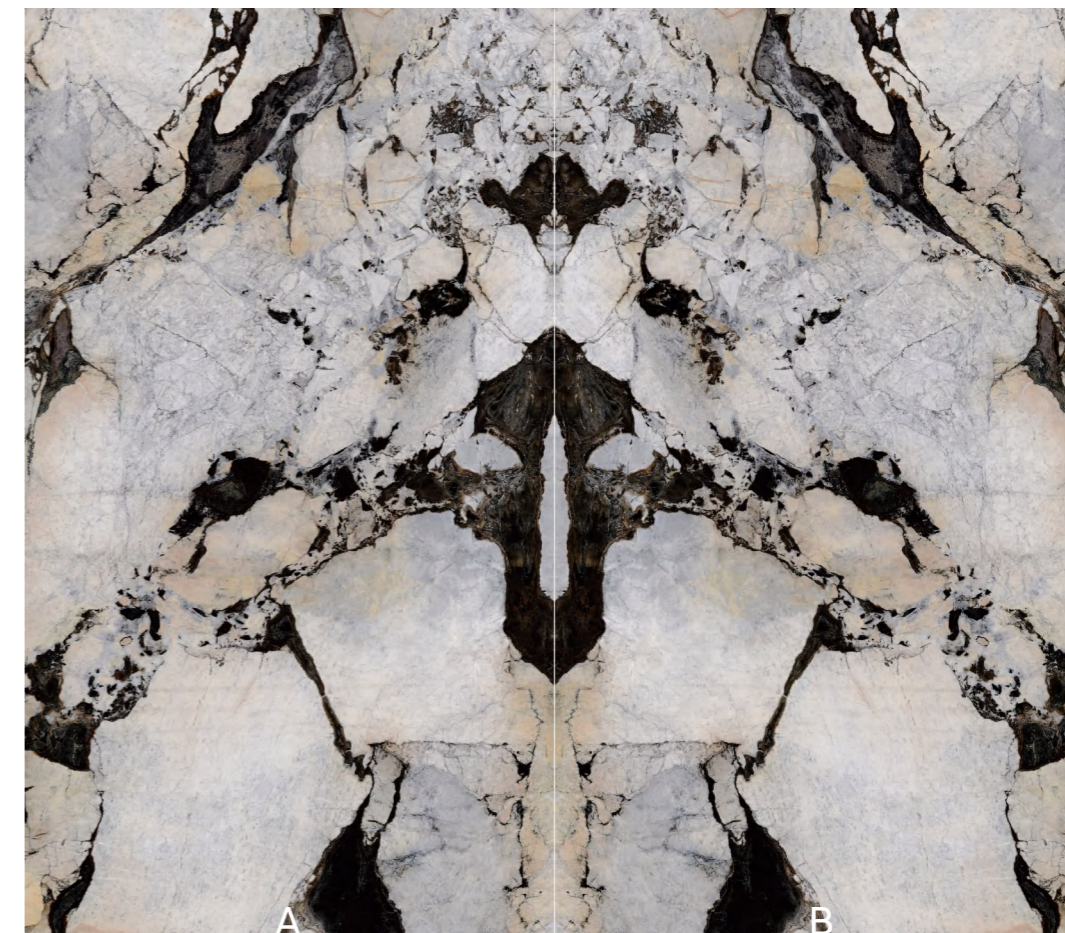

TV Stand Coffee Table

WALL H18322CR228G / 1840x3220x12mm

H18322CR228G
Snowy Jiangnan

Size: 1840x3220x12mm
Craft: High Transparency Glossy

AB bookmatch
pattern

Applicable Spaces _____

Dining Table Top

Kitchen Island