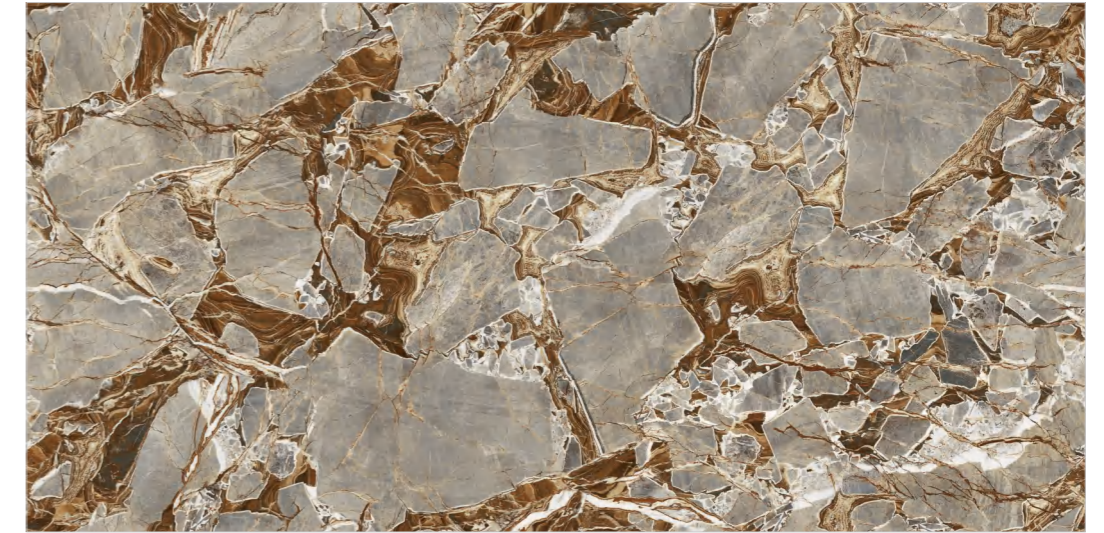

BUGATTI GOLD

Size: 1600x3200x12mm

Craft: Polished/3D Matt

Body: Brown Body/Full Body Matching

Single Surface
Continuous Veining