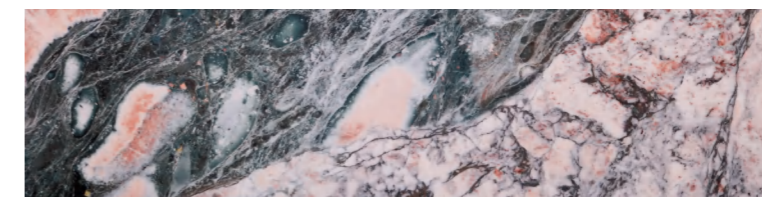

WALL FOUR SEASONS PINK / 1600x3200x12mm

FOUR SEASONS PINK

Size: 1600x3200x12mm

Craft: Polished/3D Matt

Body: Pink Body/Full Body Matching

AB bookmatch
pattern

-
Detail Shot

COUNTERTOP BUGATTI GOLD / 1600x3200x12mm