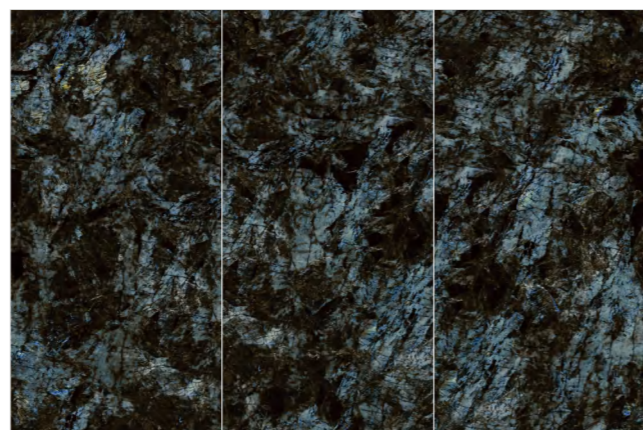

Craft: Polished

BIGCC1632062L
Amazon Green

Craft: Polished

SL1217
Vast Glen

Craft: Polished

BIGCC1632586L
Presta Emerald

Craft: Polished

BIGCC1632408L
RED Blue Jadeite