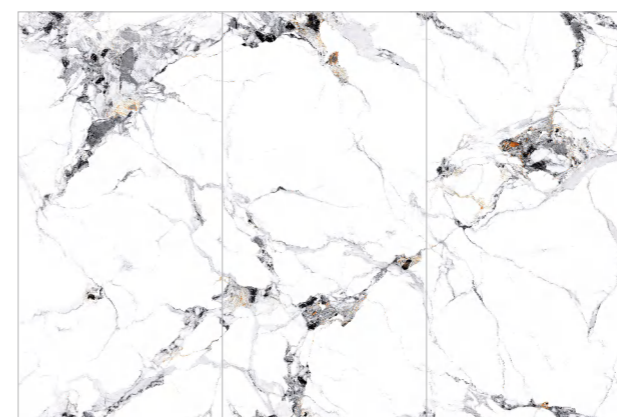

BIGCC163212Y631RS
Lafite White

Craft: Velvet

L16322UW302M
Post Off-white

Craft: Ultra Fine Dry Grain

BIGCC1632399YS
New Cold River Snow

Craft: Velvet

BIGCC1632034L
Midsummer Elf

Craft: Polished