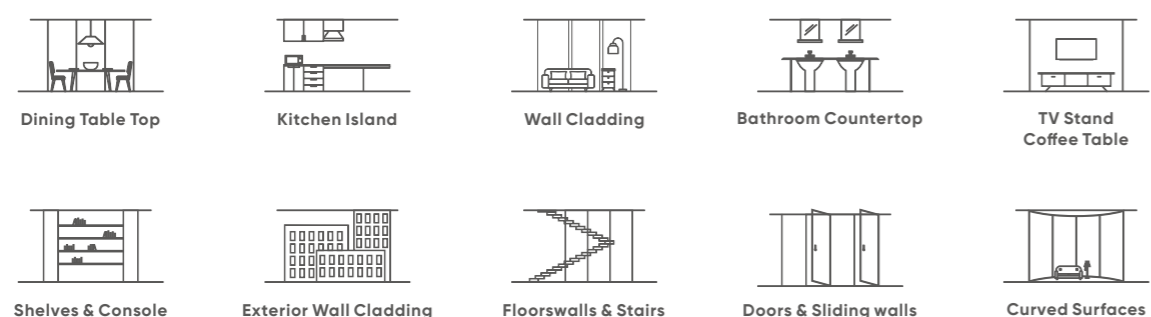

Applicable Spaces

Product Performance