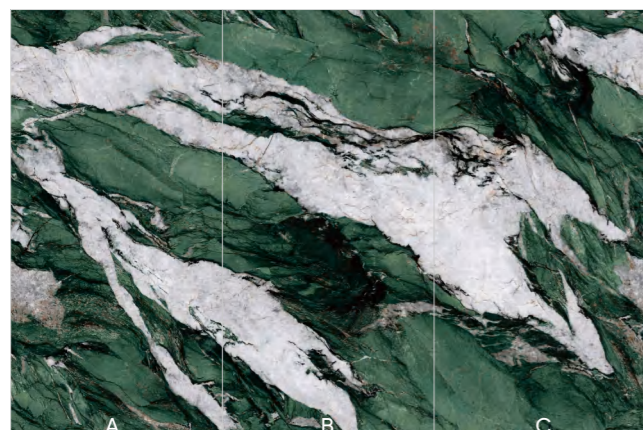

Craft: Polished

BIGCC1632062L
Amazon Green

Craft: Polished

SL1217
Vast Glen

Craft: Polished

BIGCC1632586L
Presta Emerald

Craft: Polished

BIGCC1632408L
RED Blue Jadeite