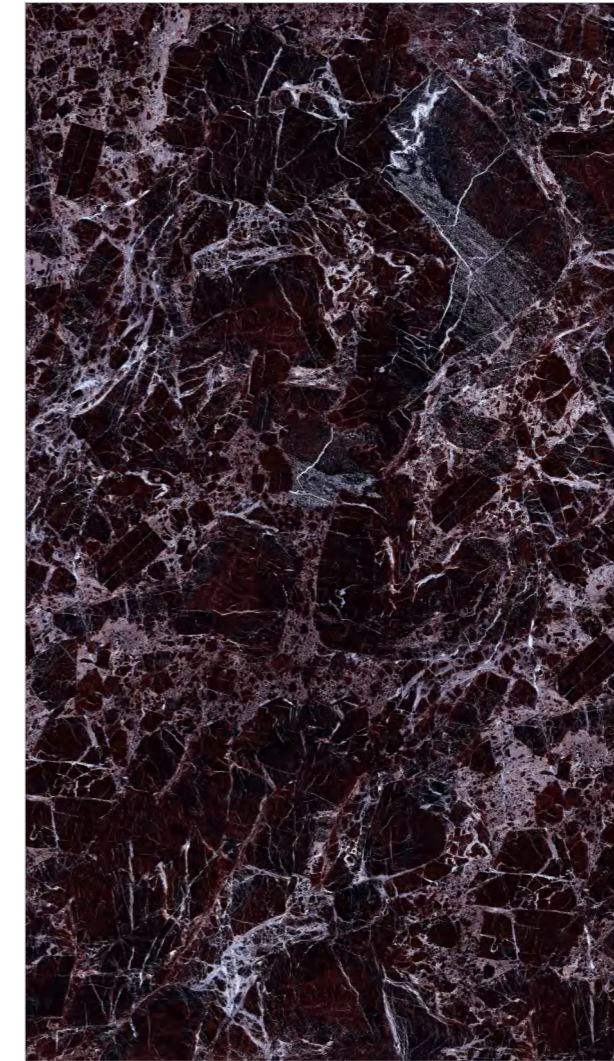

H18322CR245G/S
Violet Red

Size: 1840x3220x12mm
Craft: High Transparency Glossy / Stone-like Gloss

Single Pattern

Applicable Spaces