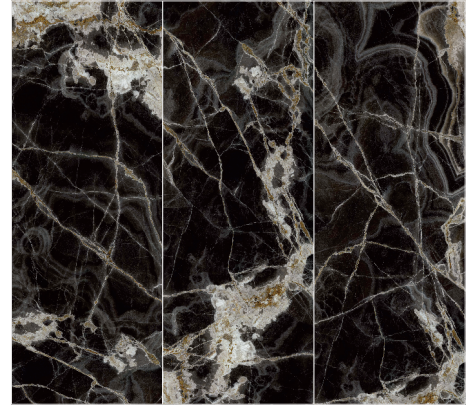

POLISHED

SIZE:1200x3200

THICKNESS:9MM

CODE: **BIGCC12329SS103L**
VIOLET RED

CODE: **BIGCC12329SS92L**
ITALIAN VENETIAN BROWN

CODE: **BIGCC12329SS806L**
HEIJING JADE-COFFEE

CODE: **BIGCC12329SS102L**
GREEN GREEN