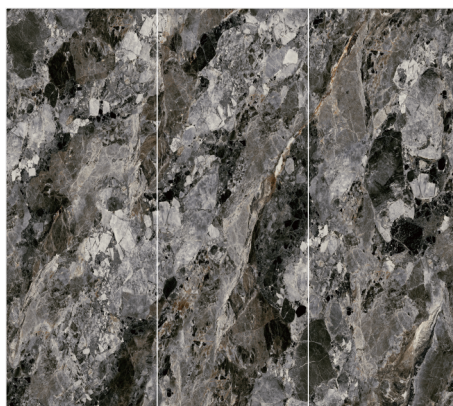

CODE: **BIGCC12329SS560L**
TASMAN STONE