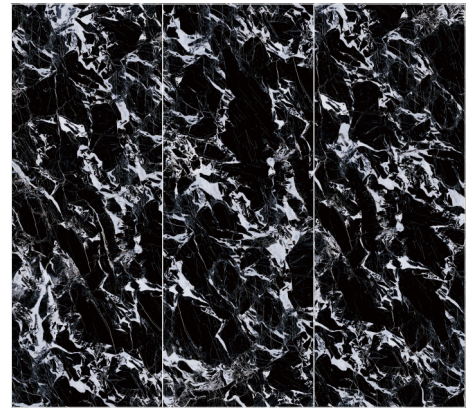

CODE: **BIGCC12329SS199L**
NAPOLEON BLACK