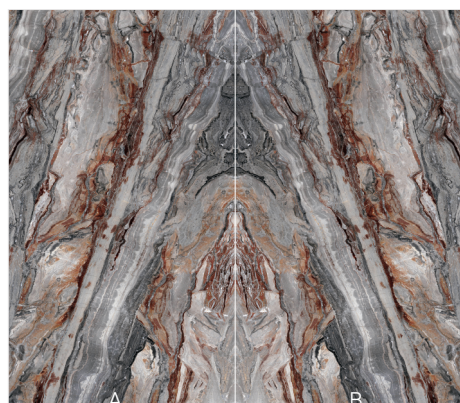

CODE:H18322CR242G
Gucci Red