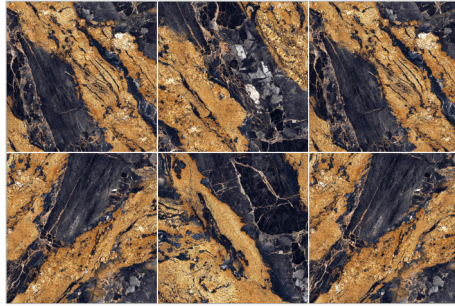

CODE:XNY-ML1201S

DIGITAL WOOD GRAIN

SIZE:1200x1200

THICKNESS:9MM