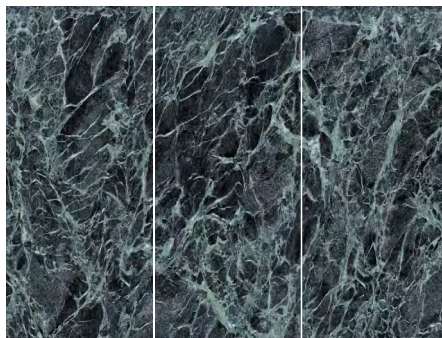

MESH PRADA GREEN
CODE:BNL1279504L