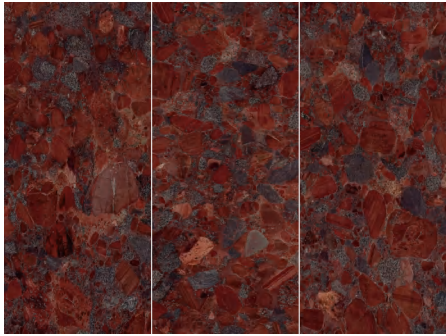

FOUR SEASONS GREEN
CODE:BIGCC12791264SS

BULGARI PINK
CODE:BIGCC12791387SS

BRESCIA ORANGE
CODE:BIGCC12791386SS

STRAIGHT VEIN PINK JADE
CODE:BIGCC12791259SS

SERENE ELEGANCE BROWN
CODE:BIGCC12791267SS

GUCCI RED
CODE:BIGCC12791323SS

TOP-GRADE AMAZON GREEN
CODE:BIGCC12791313SS

PRADA GREEN
CODE:BIGCC12790255SS

BOLIVIAN BLUE
CODE:BIGCC12791269SS

RAINBOW STONE
CODE:BIGCC12791437SS

BLUE JADE
CODE:BIGCC12791321SS

JUNGLE GREEN
CODE:BIGCC12791311SS