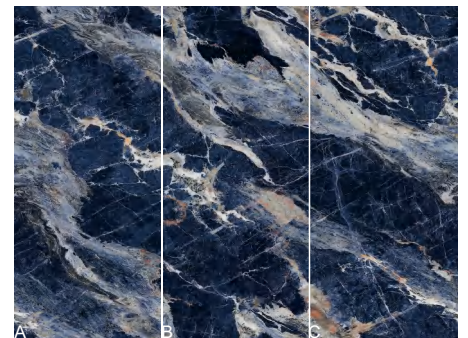

ELHYLAN
CODE:BIGCC1279094L