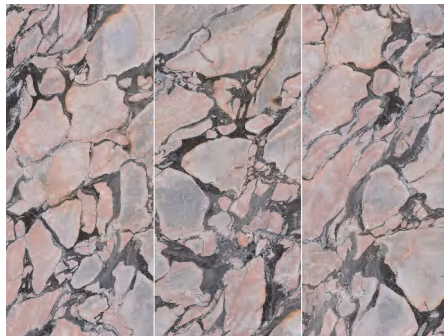

BULGARI PINK
CODE:BIGCC12791387SS